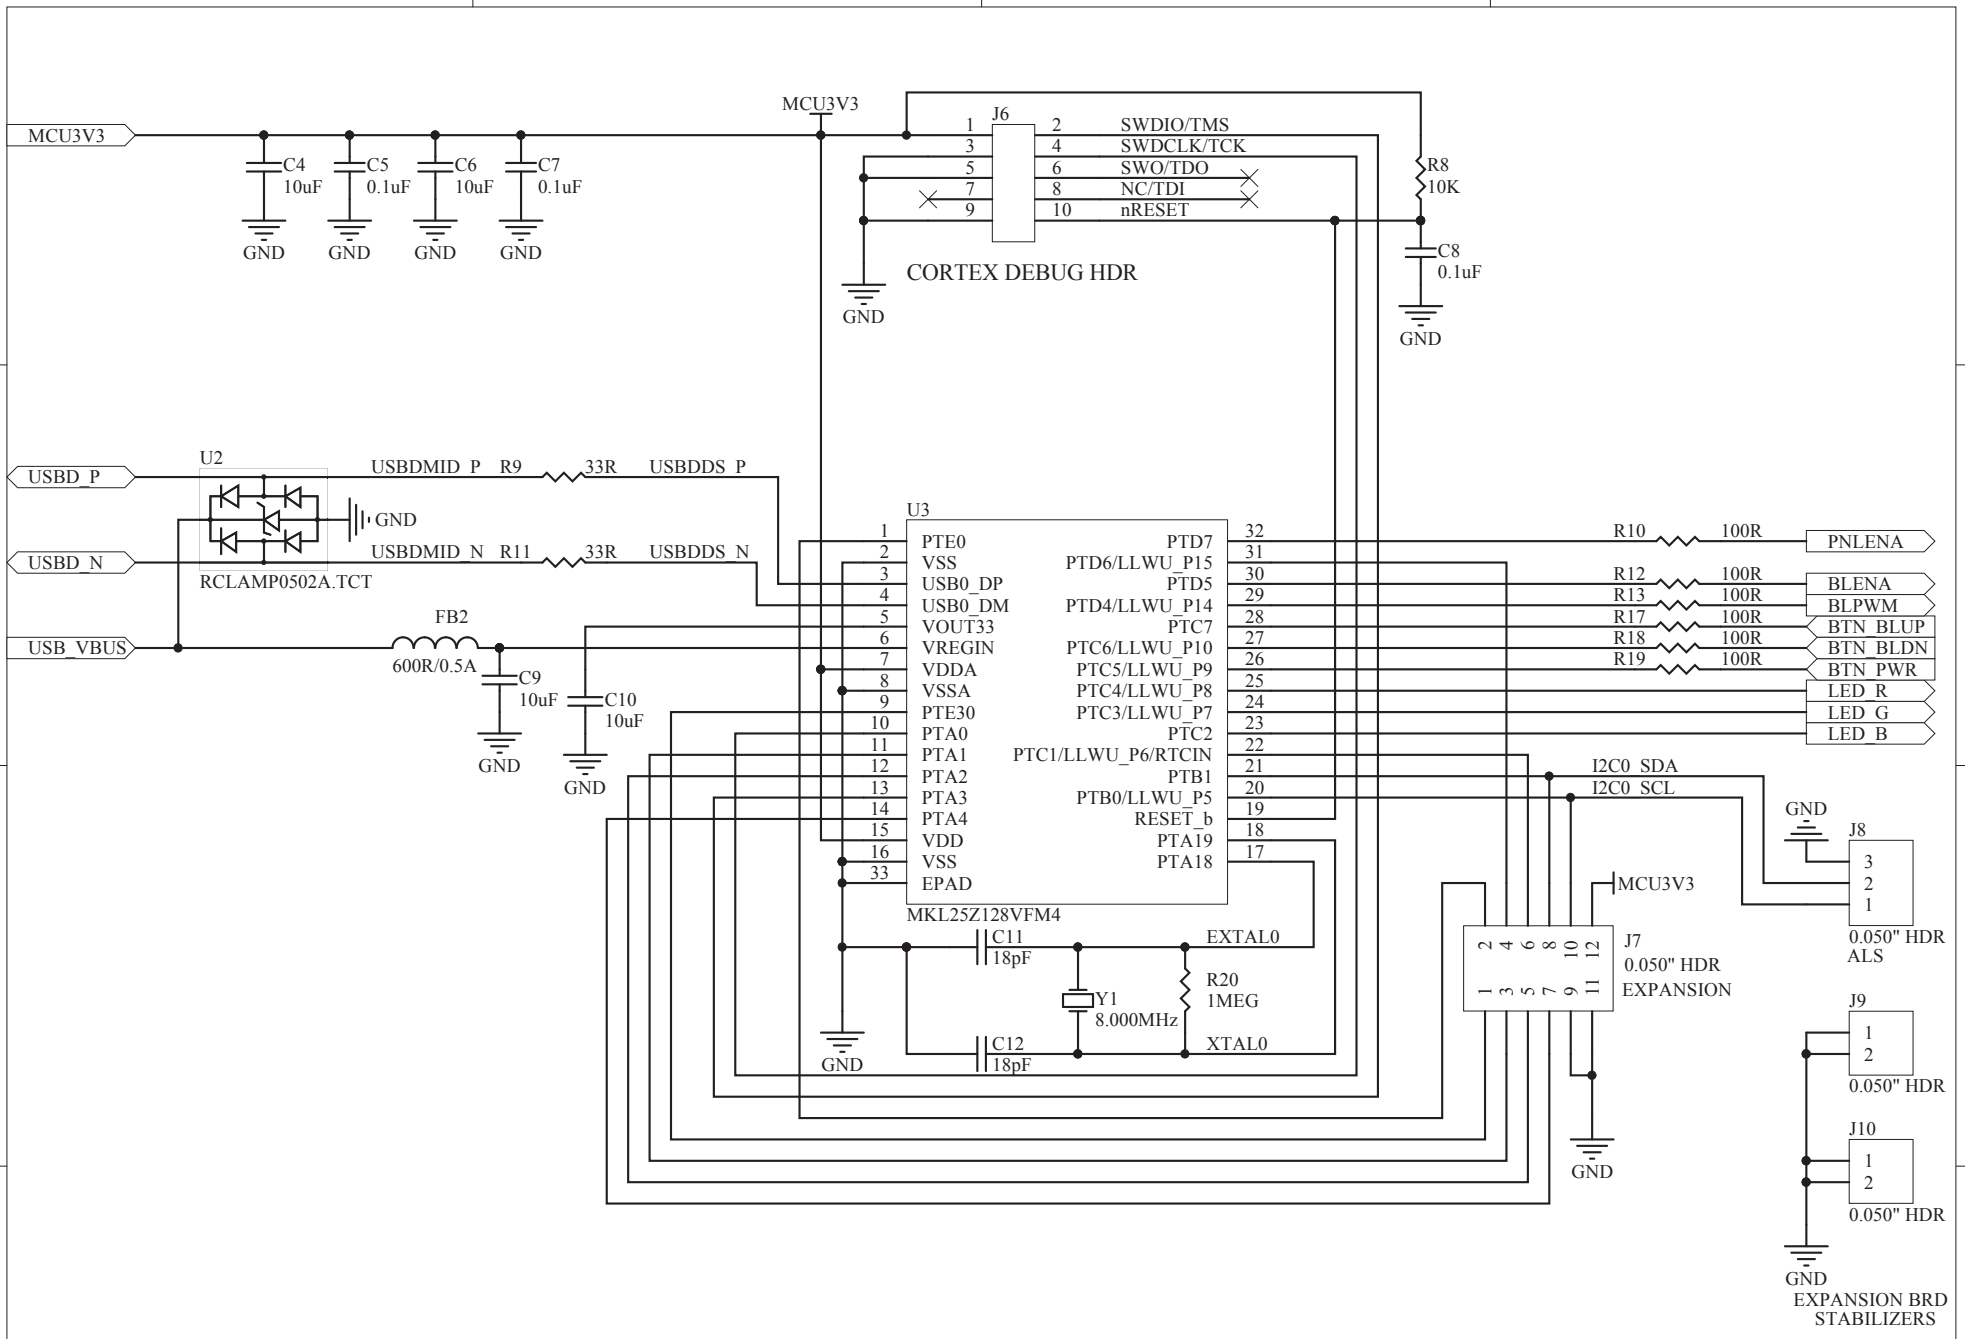

C

C

D

D

TITLE
**MACBOOK PRO 15 RETINA DISPLAY
 CONTROLLER / BACKLIGHT DRIVER**

B	9/28/2013	FIX MOUNT PADS
A	7/31/2013	INITIAL RELEASE
REV	DATE	DESCRIPTION

DRAWN MAS	DOC NO. SCH10006	REVISION B
DATE 7/31/2013	ASSY ID MM10006	SHEET 1 OF 4

1

2

3

4

MIKE'S MODS .com

TITLE: **MACBOOK PRO 15 RETINA DISPLAY CONTROLLER / BACKLIGHT DRIVER**

DRAWN	MAS	DOC NO.	SCH10006	REVISION	B
DATE	7/31/2013	ASSY ID	MM10006	SHEET	2 OF 4

MIKE'S MODS .com

TITLE: **MACBOOK PRO 15 RETINA DISPLAY CONTROLLER / BACKLIGHT DRIVER**

DRAWN: MAS	DOC NO.: SCH10006	REVISION: B
DATE: 7/31/2013	ASSY ID: MM10006	SHEET 3 OF 4

		TITLE	
		MACBOOK PRO 15 RETINA DISPLAY CONTROLLER / BACKLIGHT DRIVER	
DRAWN	MAS	DOC NO.	SCH10006
DATE	7/31/2013	REVISION	B
		ASSY ID	MM10006
		SHEET	4 OF 4