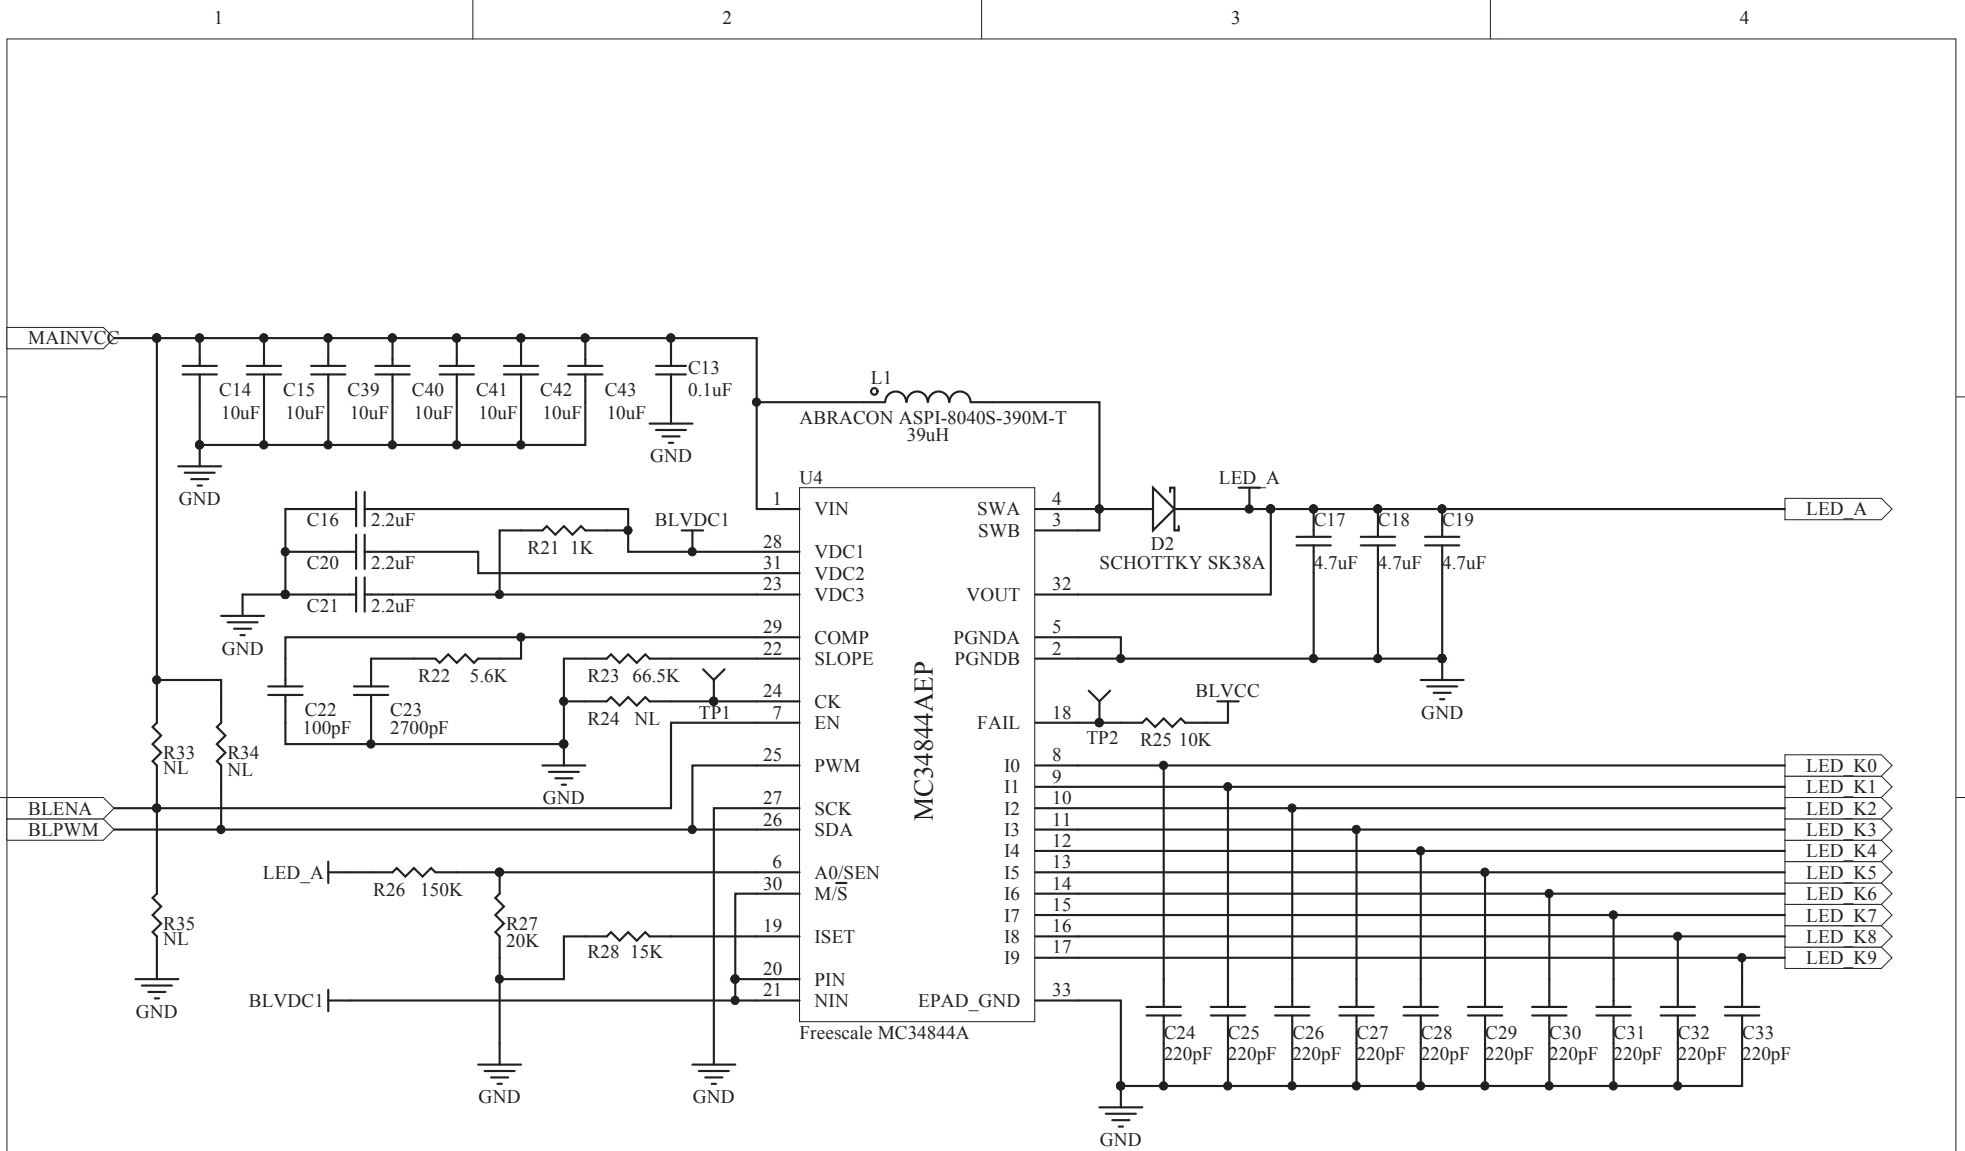

MIKE'S MODS .com

TITLE: **MACBOOK PRO 15 RETINA DISPLAY CONTROLLER / BACKLIGHT DRIVER**

DRAWN: MAS	DOC NO.: SCH10006	REVISION: B
DATE: 7/31/2013	ASSY ID: MM10006	SHEET 3 OF 4