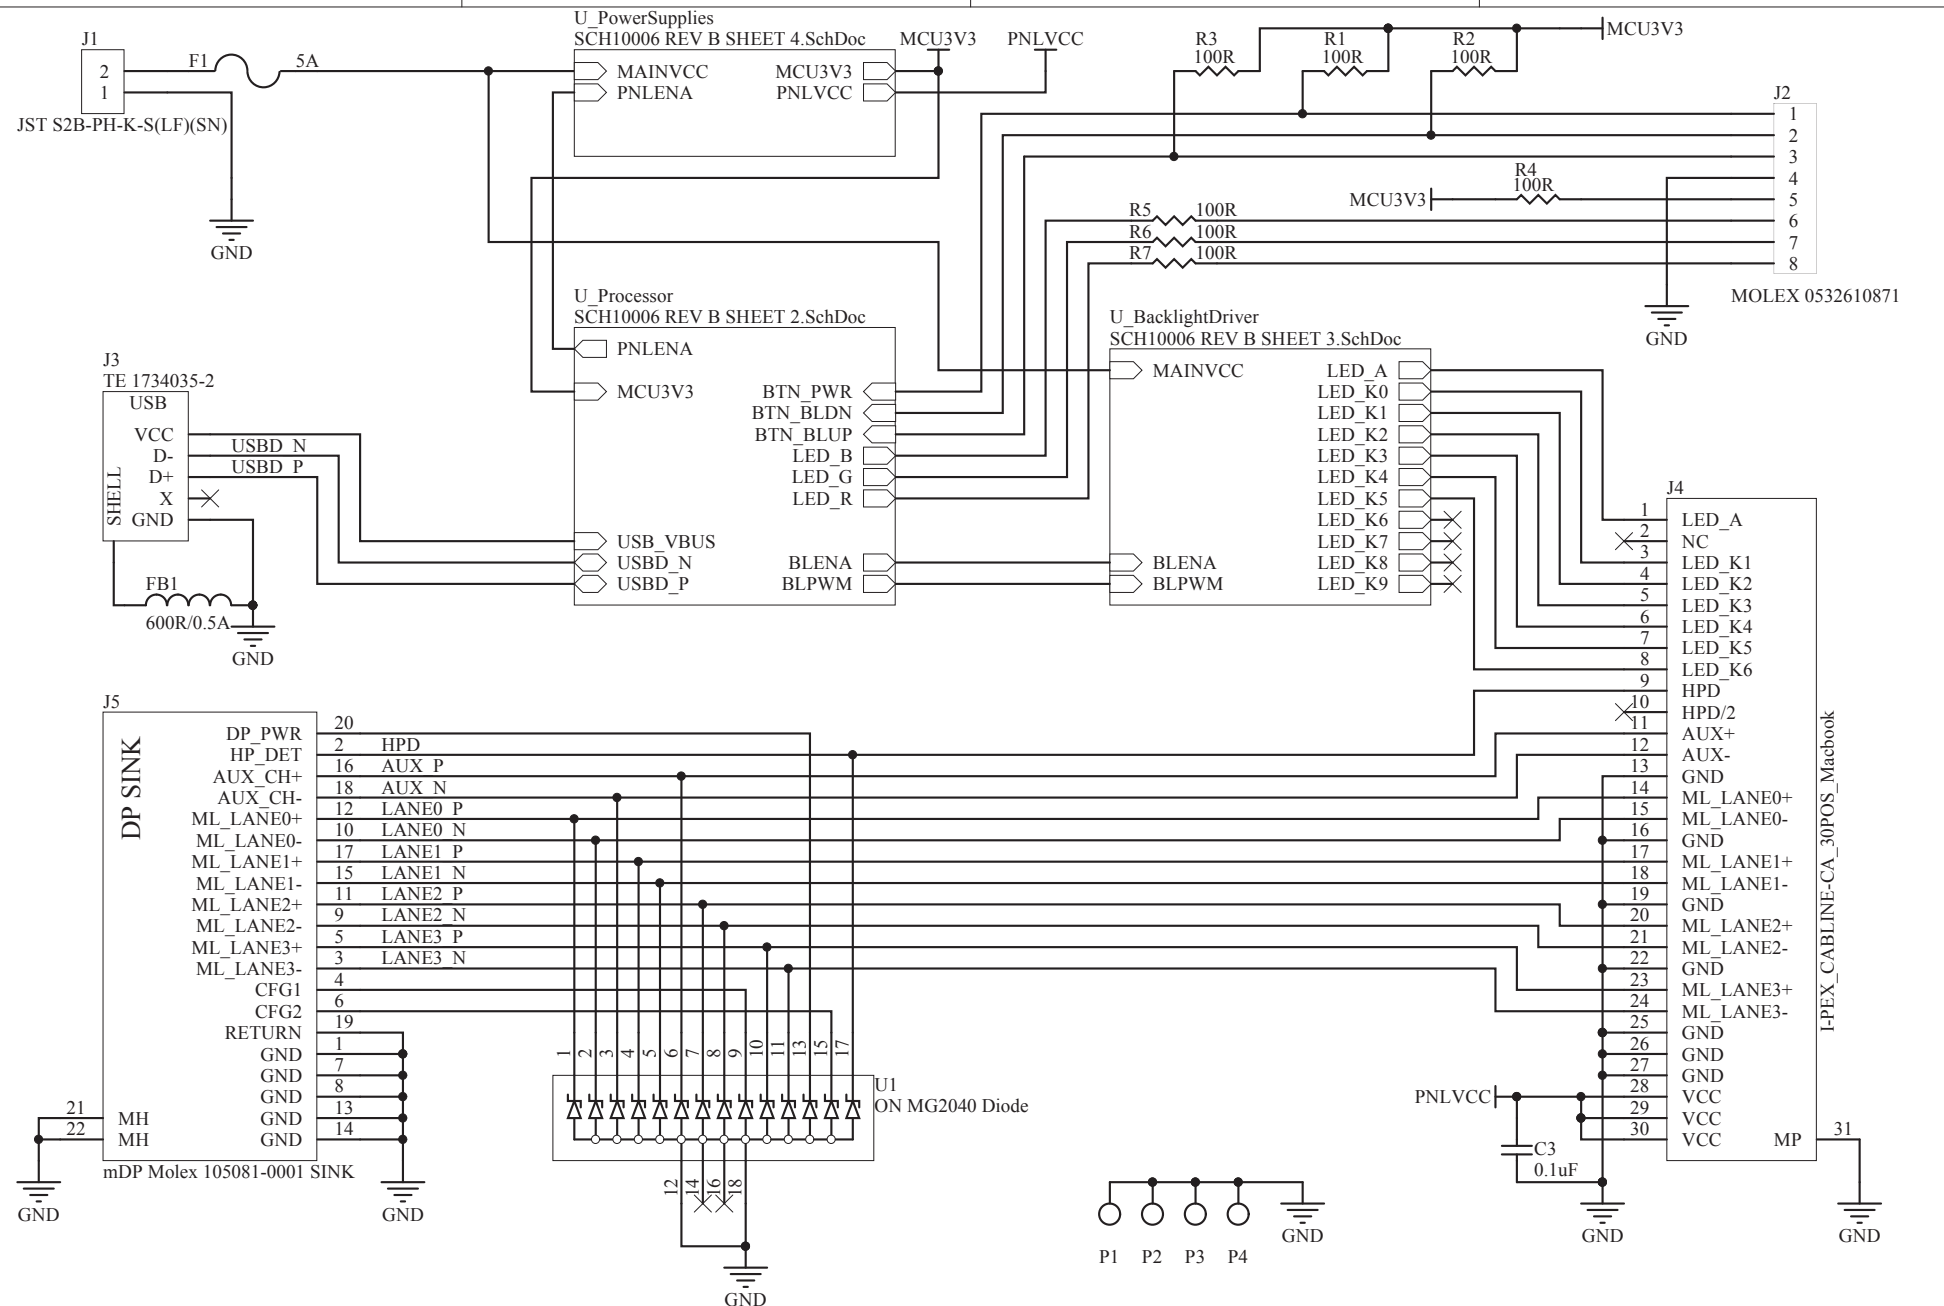

1

2

3

4

A

A

B

B

C

C

D

D

TITLE
**MACBOOK PRO 15 RETINA DISPLAY
 CONTROLLER / BACKLIGHT DRIVER**

B	9/28/2013	FIX MOUNT PADS
A	7/31/2013	INITIAL RELEASE
REV	DATE	DESCRIPTION

DRAWN MAS	DOC NO. SCH10006	REVISION B
DATE 7/31/2013	ASSY ID MM10006	SHEET 1 OF 4

1

2

3

4

MIKE'S MODS .com

TITLE: **MACBOOK PRO 15 RETINA DISPLAY CONTROLLER / BACKLIGHT DRIVER**

DRAWN	MAS	DOC NO.	SCH10006	REVISION	B
DATE	7/31/2013	ASSY ID	MM10006	SHEET	2 OF 4

MIKE'S MODS .com

TITLE: **MACBOOK PRO 15 RETINA DISPLAY CONTROLLER / BACKLIGHT DRIVER**

DRAWN: MAS	DOC NO.: SCH10006	REVISION: B
DATE: 7/31/2013	ASSY ID: MM10006	SHEET 3 OF 4

		TITLE	
		MACBOOK PRO 15 RETINA DISPLAY CONTROLLER / BACKLIGHT DRIVER	
DRAWN	MAS	DOC NO.	SCH10006
DATE	7/31/2013	REVISION	B
		ASSY ID	MM10006
		SHEET	4 OF 4