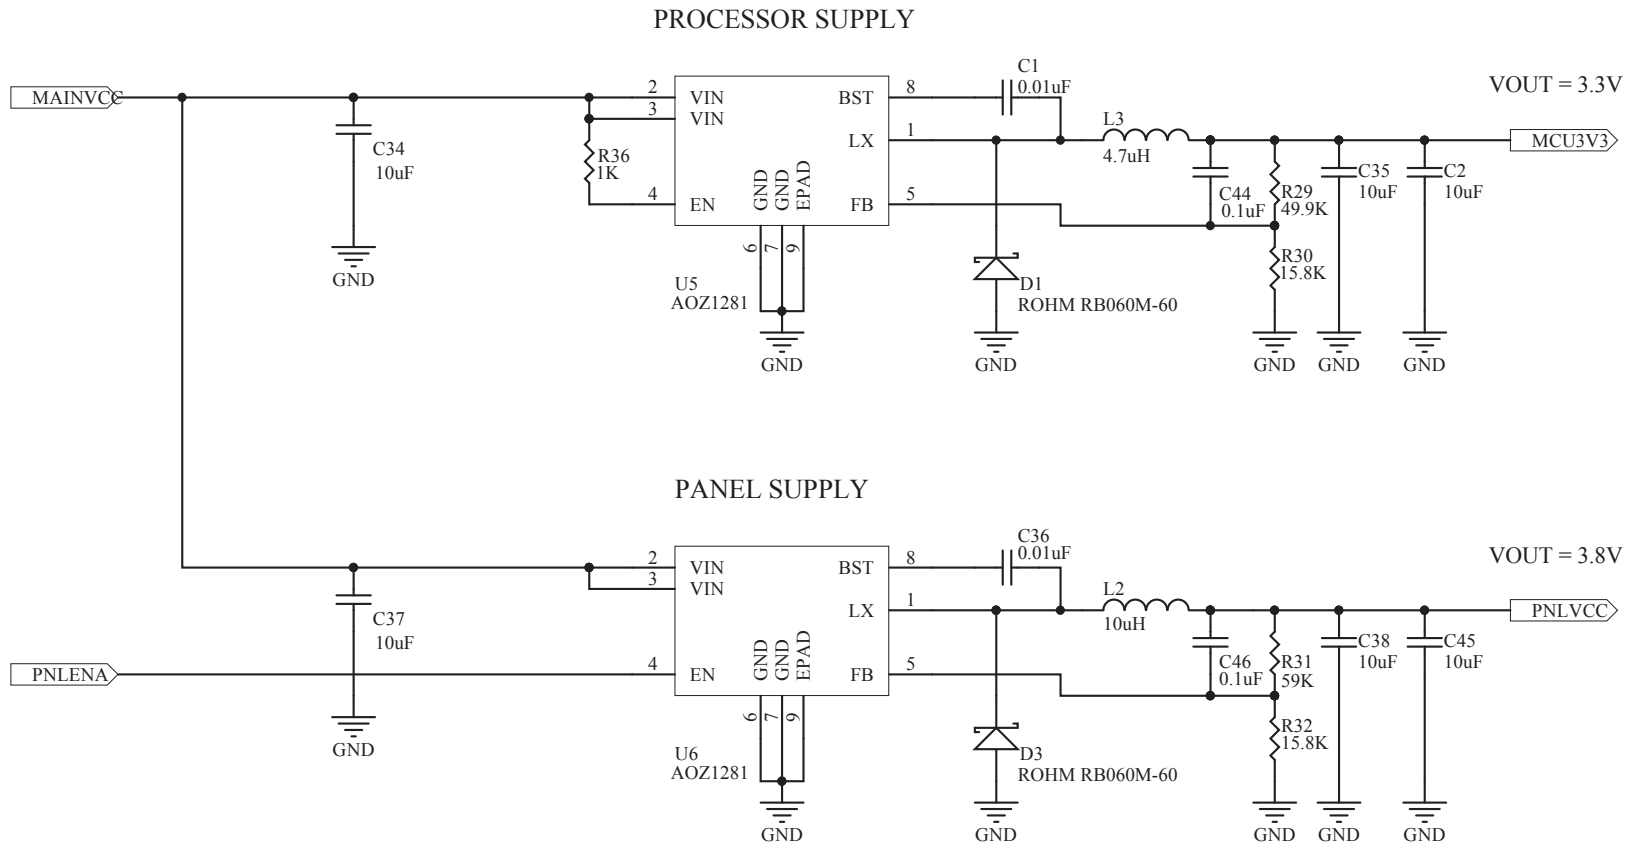

TITLE: **MACBOOK PRO 15 RETINA DISPLAY CONTROLLER / BACKLIGHT DRIVER**

DRAWN: MAS	DOC NO.: SCH10006	REVISION: B
DATE: 7/31/2013	ASSY ID: MM10006	SHEET 3 OF 4

		TITLE	
		MACBOOK PRO 15 RETINA DISPLAY CONTROLLER / BACKLIGHT DRIVER	
DRAWN	MAS	DOC NO.	SCH10006
DATE	7/31/2013	REVISION	B
		ASSY ID	MM10006
		SHEET	4 OF 4