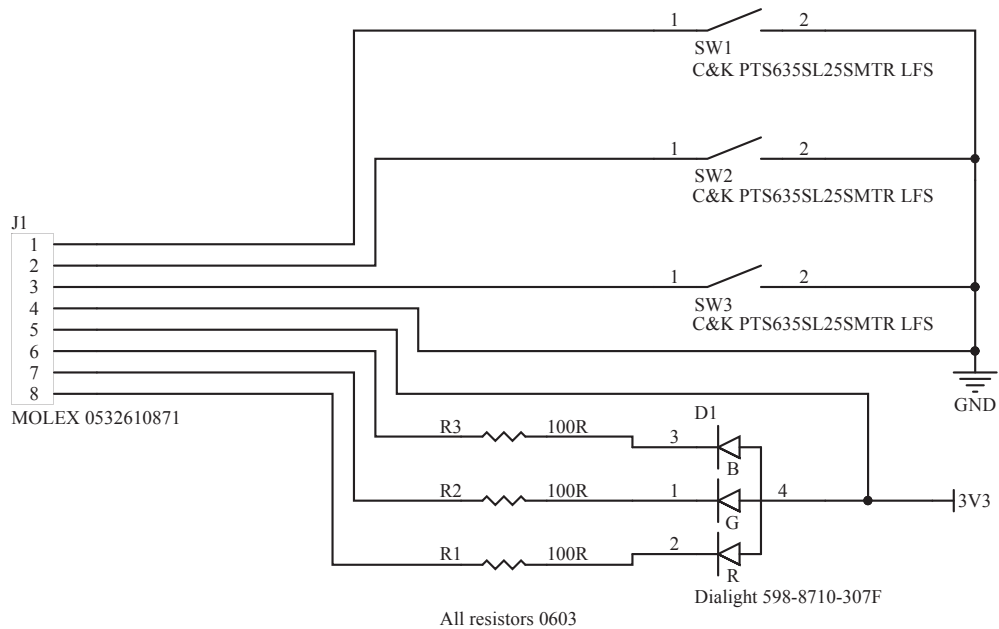

C

C

D

D

B	2013-05-16	SWITCH TO LARGER BUTTONS. CHANGE D1 TO CA.
A	2013-05-03	INITIAL RELEASE
REV	DATE	DESCRIPTION

		TITLE IPAD RETINA DISPLAY MOD BUTTON / INDICATOR BOARD	
		DRAWN MAS	DOC NO. SCH10003
DATE 2013-05-03	ASSY ID PCB10003	SHEET 1	OF 1