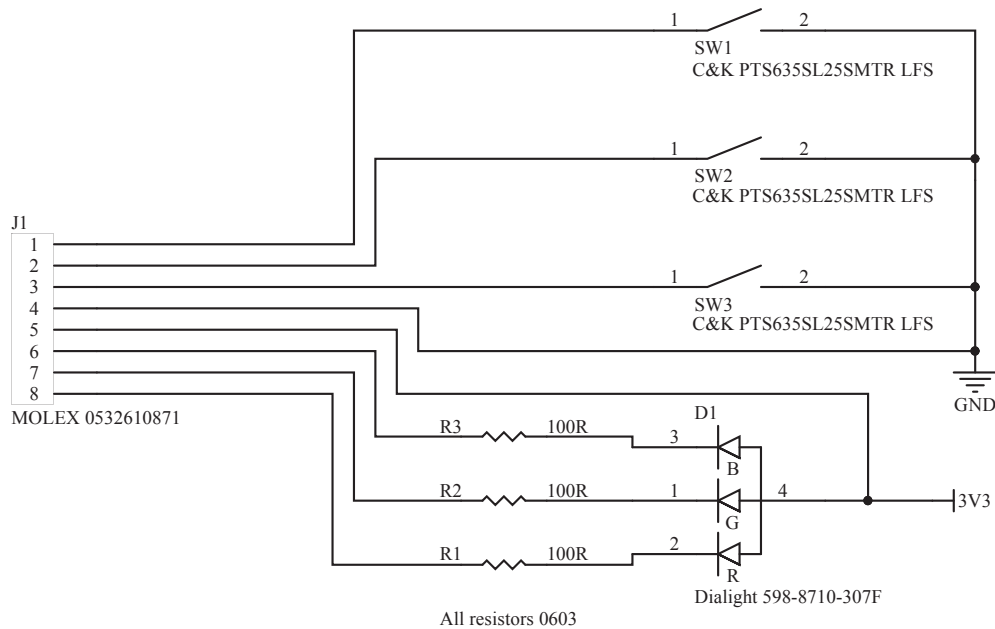

C

C

D

D

B	2013-05-16	SWITCH TO LARGER BUTTONS. CHANGE D1 TO CA.
A	2013-05-03	INITIAL RELEASE
REV	DATE	DESCRIPTION

		TITLE IPAD RETINA DISPLAY MOD BUTTON / INDICATOR BOARD	
		DOC NO. SCH10003	REVISION B
DATE 2013-05-03	ASSY ID PCB10003	SHEET 1	OF 1